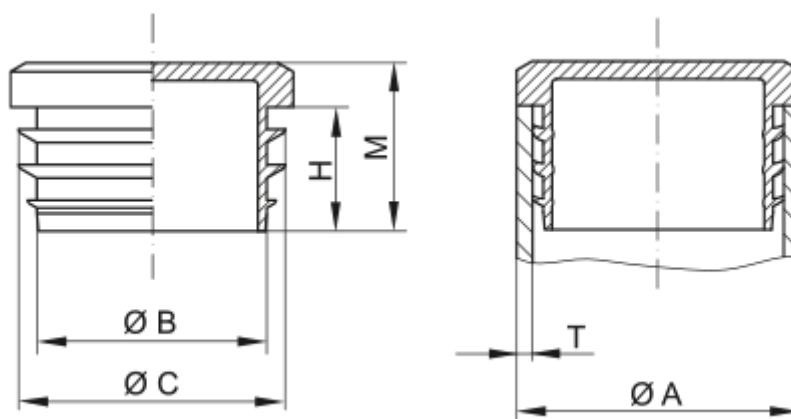

Data Sheet

Article number: 59GPN320GL10223

Description: KLEE Finned plugs GPN 320 - 102 (Wall thickness 2-3)

Measures

A = 102

B = 93

C = 98.5

H = 17

M = 22

T = 2-3